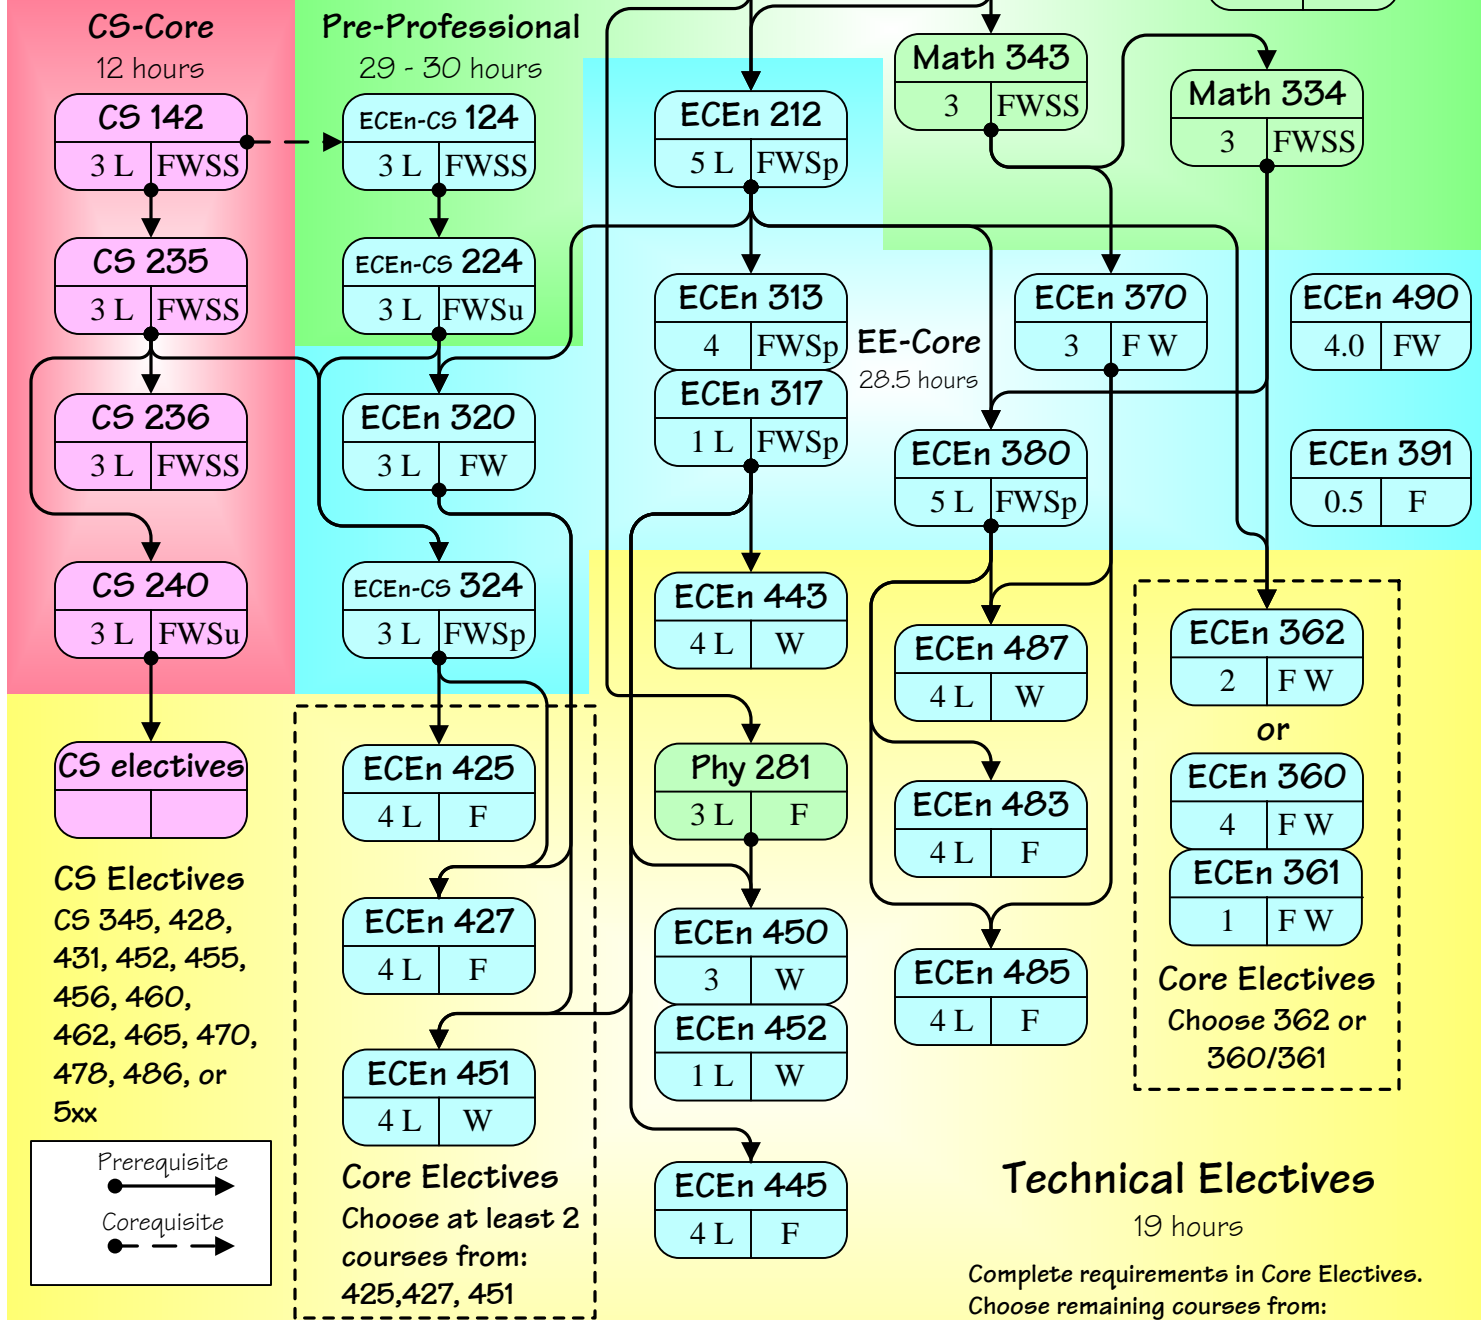

Brigham Young University Computer Engineering Flowchart

Note: This flowchart is a graphical presentation of the requirements in the 2006-2007 catalog. Please refer to the catalog for exact requirements.

Jan 10, 2006

Notes:

- Math 112, 113, Phy 121, 220 must be completed by the end of the semester in which you apply to the professional program.
- All classes in the Pre-professional (green), EE-core (blue), and CS-core (red) sections must be taken to graduate.
- Before taking any course, all prerequisite courses must be completed first.