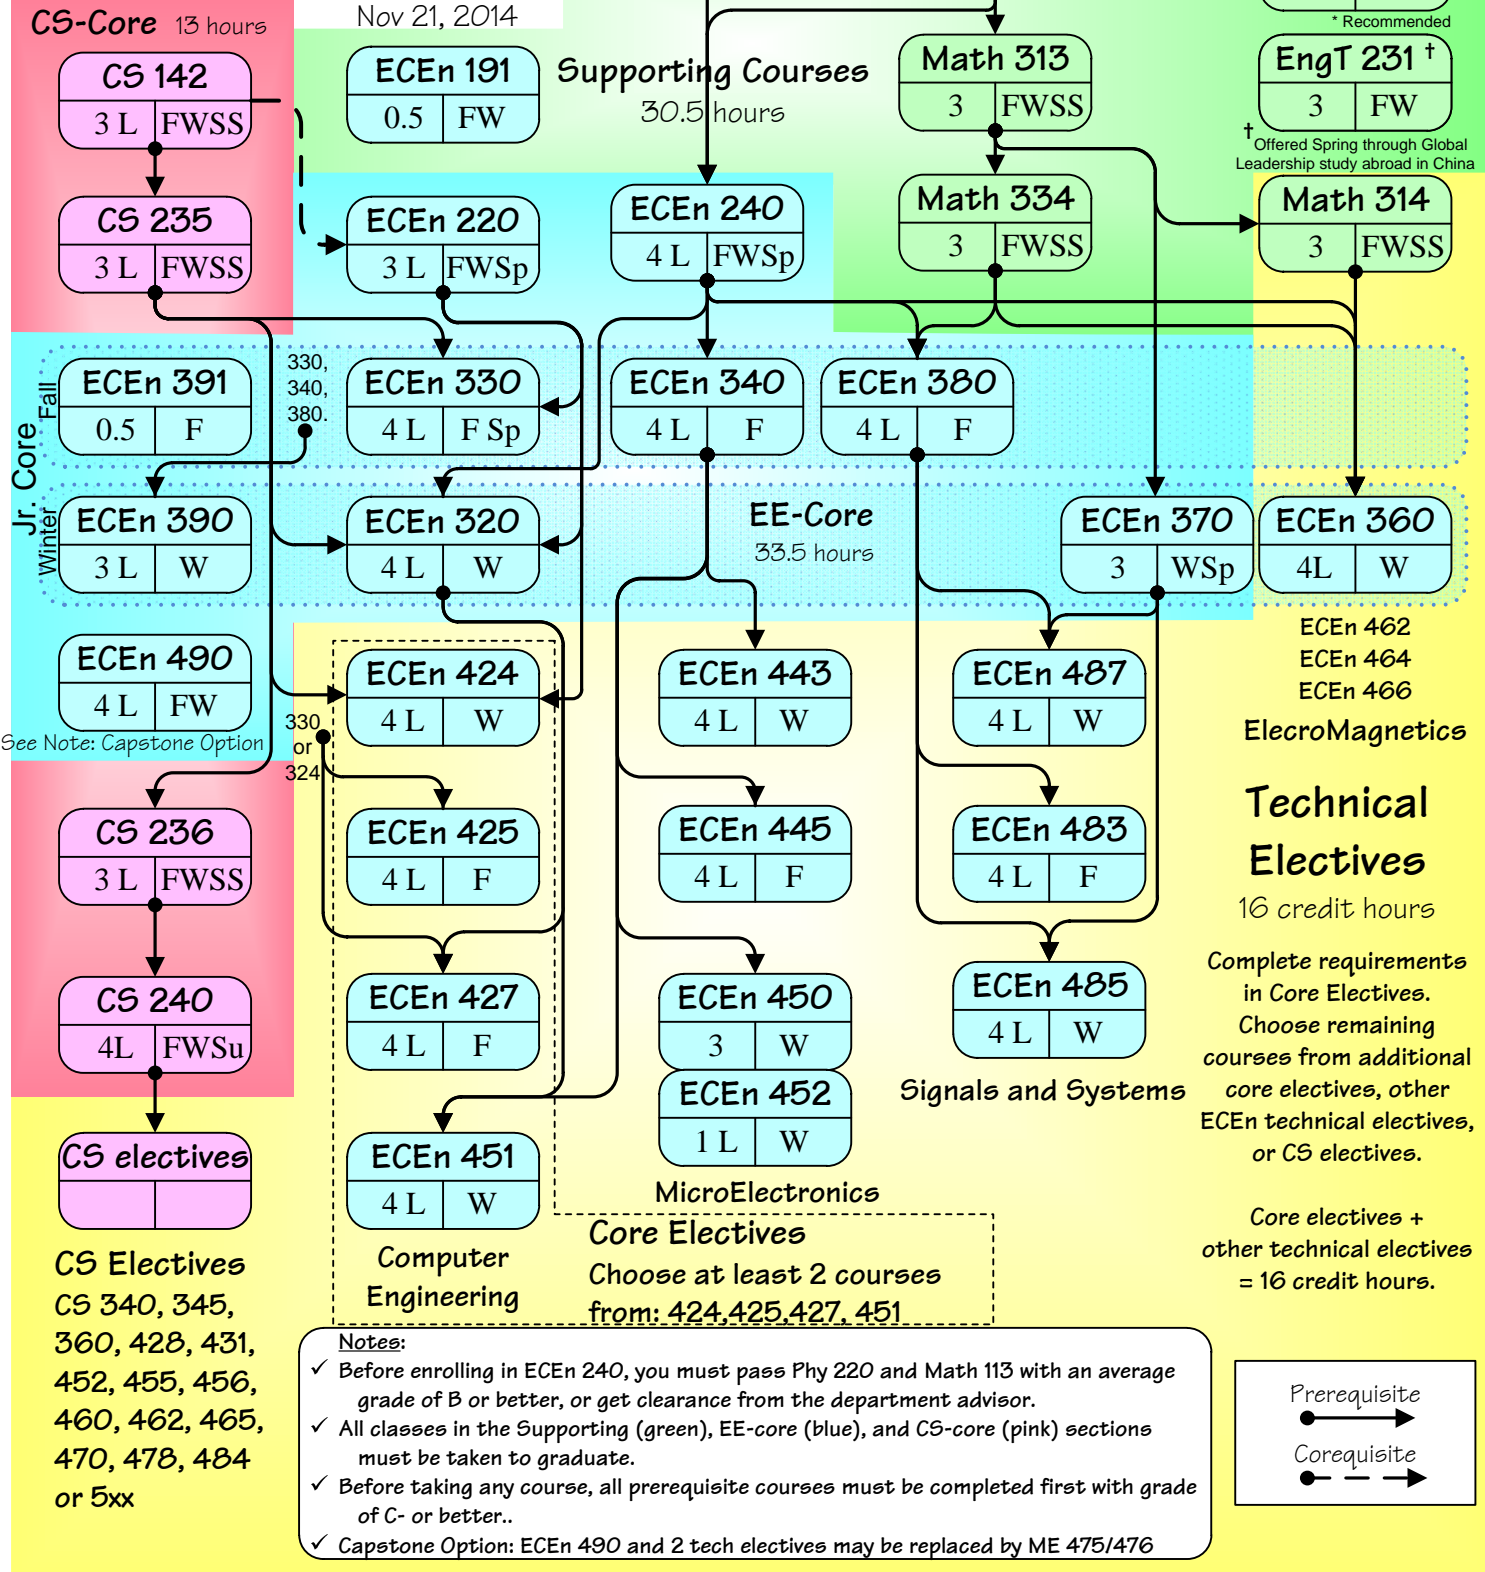

Brigham Young University Computer Engineering Flowchart

Note: This flowchart is a graphical presentation of the requirements in the 2014-2015 catalog. Please refer to the catalog for exact requirements.

Nov 21, 2014

Jr. Core
Fall
Winter

See Note: Capstone Option

† Offered Spring through Global Leadership study abroad in China