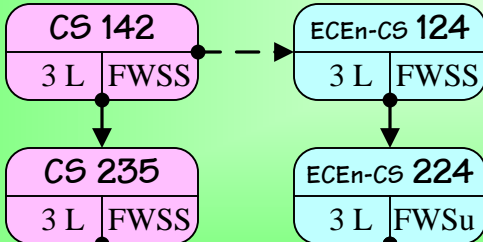

Brigham Young University Electrical Engineering Flowchart

Note: This flowchart is a graphical presentation of the requirements in the 2004-2005 catalog. Please refer to the catalog for exact requirements.

Sep 24, 2003

Pre-Professional

44 - 45 hours

Technical Electives

19 hours minimum

- Any advanced core elective
- CS 236 or 240
- Math 315, 316, 332, 347, 350, 355, 371, 372, 387, 411, 480, or 5XX
- Physics 222, 4XX, or 5XX, ChemE 381
- Other courses as approved by the department.