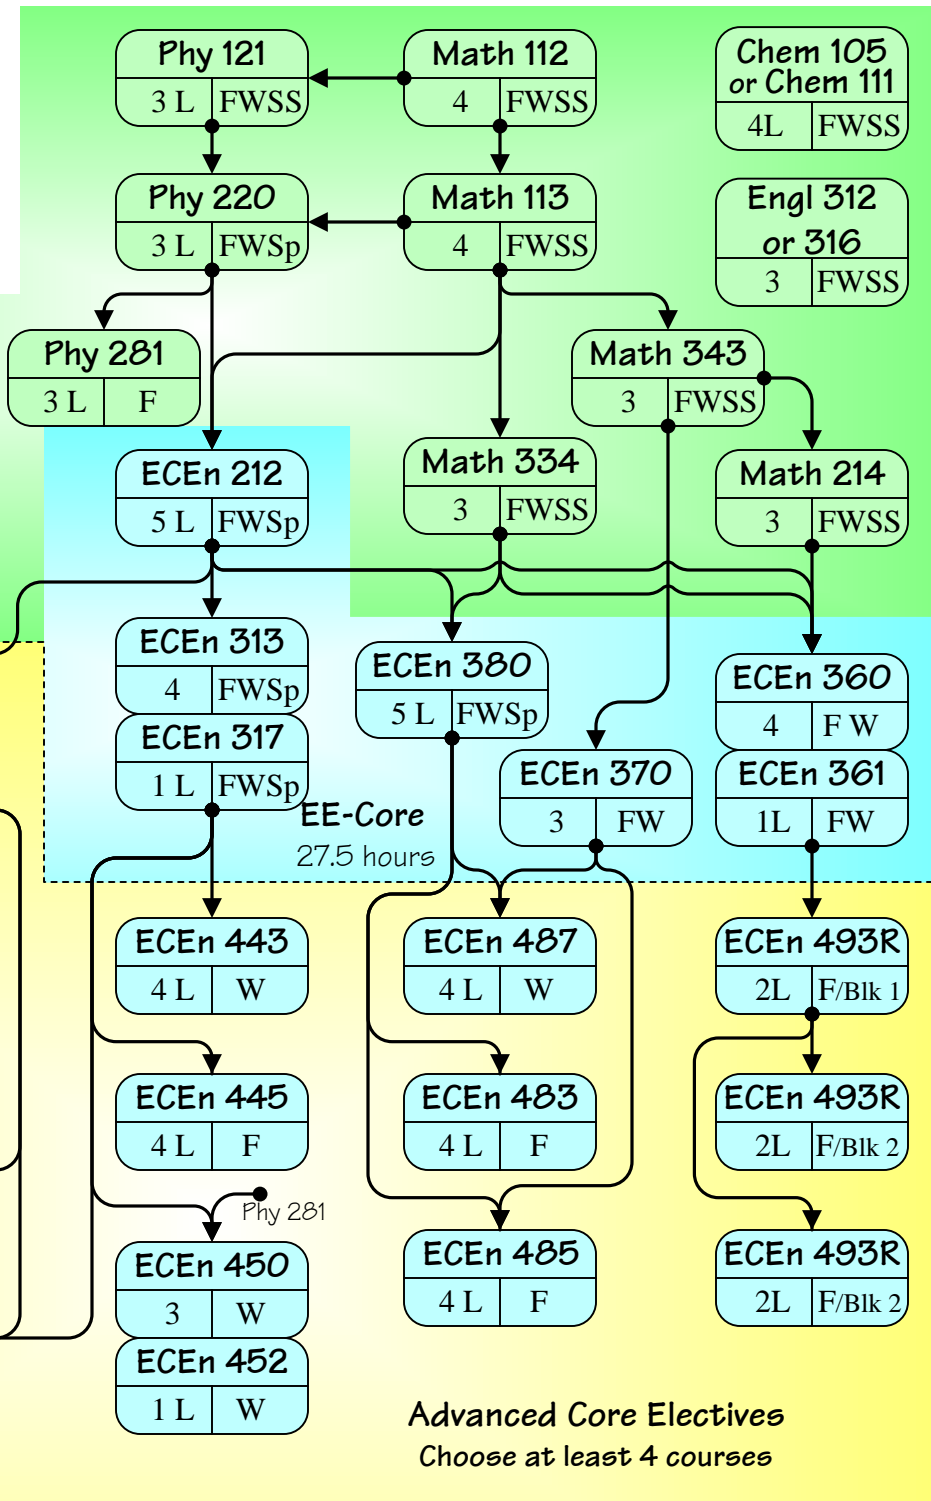

Brigham Young University Electrical Engineering Flowchart

Note: This flowchart is a graphical presentation of the requirements in the 2004-2005 catalog. Please refer to the catalog for exact requirements.

Sep 24, 2003

Pre-Professional

44 - 45 hours

Technical Electives

19 hours minimum

- Any advanced core elective
- CS 236 or 240
- Math 315, 316, 332, 347, 350, 355, 371, 372, 387, 411, 480, or 5XX
- Physics 222, 4XX, or 5XX, ChemE 381
- Other courses as approved by the department.

Advanced Core Electives
Choose at least 4 courses